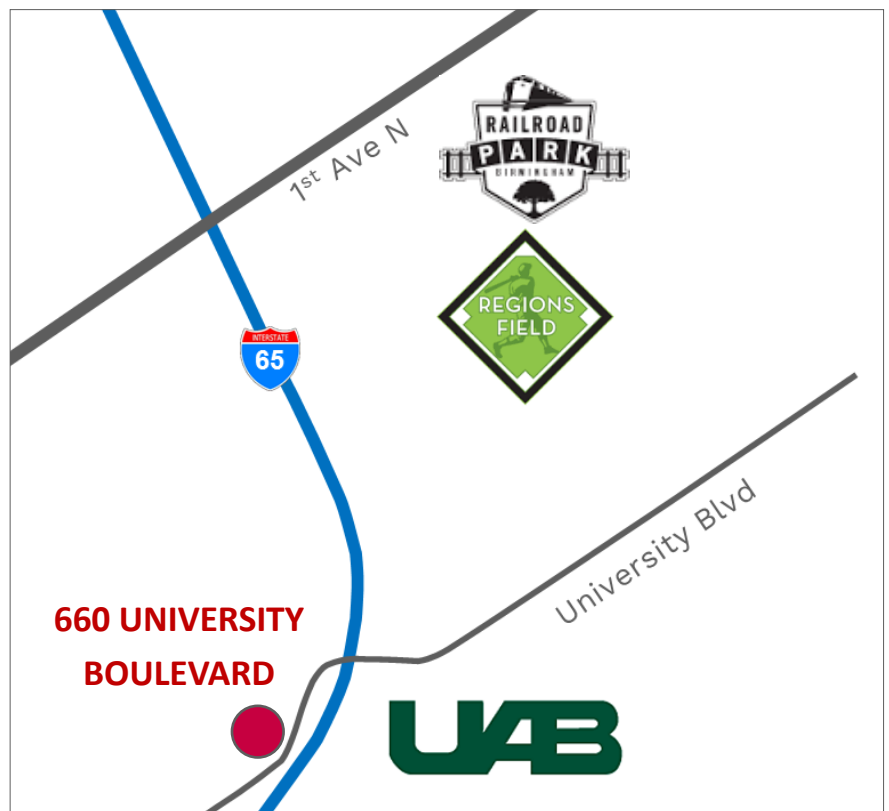

AGENT

Bill Hickman
205.795.4733
bhickman@barbercompanies.com

Barber Companies

27 Inverness Center Parkway
Birmingham, AL 35242
www.barbercompanies.com

TEL: 205.995.9119
FAX: 205.795.4736